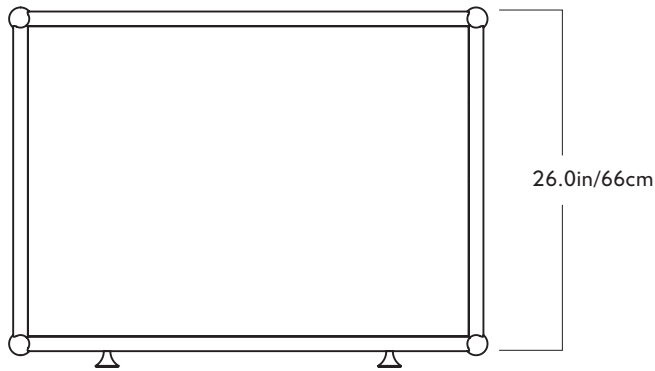

Roll & Hill

triode

28 rue Jacob 75006 Paris contact@triodedesign.com
+33 (0)1 43 29 40 05 www.triodedesign.com

Lafayette Dresser

Materials
Hard Maple, Black Walnut, or White Oak
Drawer Boxes: Hard Maple

Dimensions
W 36in/91.4cm H 49.625in/126.1cm D 26in/66cm