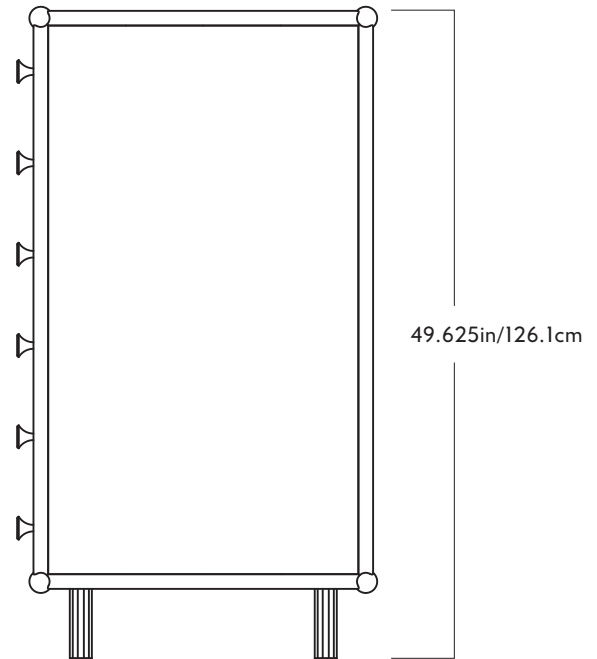

Roll & Hill

triode

28 rue Jacob 75006 Paris contact@triodedesign.com
+33 (0)1 43 29 40 05 www.triodedesign.com

Lafayette Dresser

Materials
Hard Maple, Black Walnut, or White Oak
Drawer Boxes: Hard Maple

Dimensions
W 36in/91.4cm H 49.625in/126.1cm D 26in/66cm

Weight
248lb/112.5kg
**Product weights may vary by wood material*

Jason Miller Studio

Wood Finishes
Natural Oil

Metal Finishes
Unlacquered Brass

Upholstery
N/A