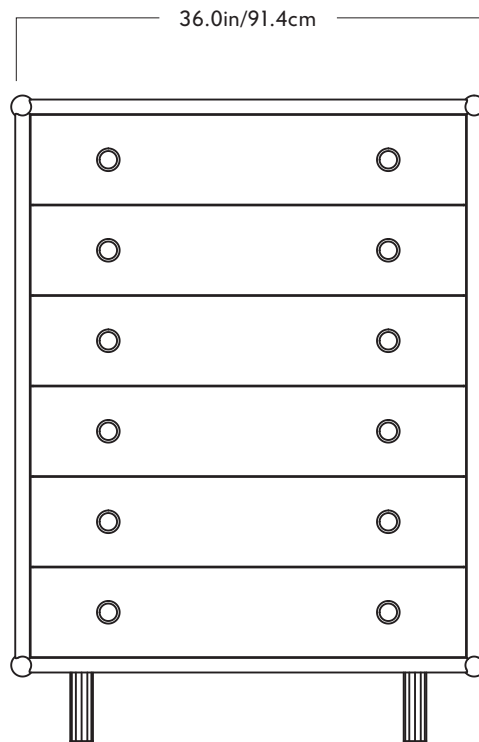

Roll & Hill

triode

28 rue Jacob 75006 Paris contact@triodedesign.com
+33 (0)1 43 29 40 05 www.triodedesign.com

Lafayette Dresser

Materials
Hard Maple, Black Walnut, or White Oak
Drawer Boxes: Hard Maple

Dimensions
W 36in/91.4cm H 49.625in/126.1cm D 26in/66cm

Weight
248lb/112.5kg
**Product weights may vary by wood material*

Jason Miller Studio

Wood Finishes
Natural Oil

Metal Finishes
Unlacquered Brass

Upholstery
N/A